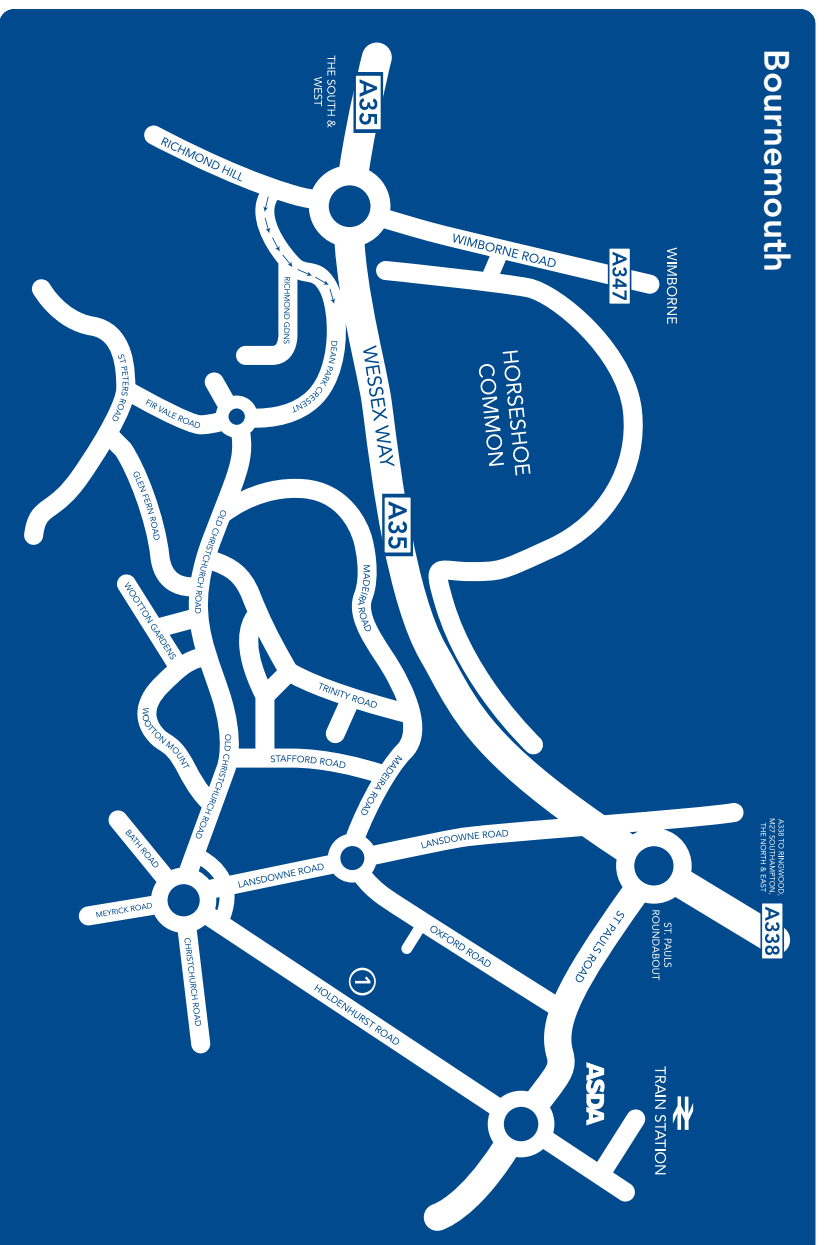

IRIS Accounting & Business Solutions

2nd Floor, Telecom House
 35 Holdenhurst Road
 Bournemouth
 BH8 8EJ
T: +44 (0)1202 298008
F: +44 (0)1202 298001

① Directions From the East, North & Midlands

At Ringwood, take A338 to Bournemouth
 Follow this road for 9 -10 miles
 You will then reach St. Paul's roundabout (ASDA & Train Station on left)
 Go left at St. Pauls roundabout
 At the next roundabout take the 3rd exit onto Holdenhurst Road
 The office is located directly opposite The Old Firestation on the right hand side

Directions From the West & South West

Join the A35 and follow the signs to Bournemouth
 At Liverpool Victoria Roundabout take the first left to Bournemouth (A35)
 At the next roundabout go straight across
 You will then reach St. Paul's roundabout
 Go right at St. Pauls roundabout
 At the next roundabout take the 3rd exit onto Holdenhurst road
 The office is located directly opposite The Old Firestation on the right hand side

Parking

Limited visitor parking is available; if required please liaise with your meeting associate or reception on the number above.
 The car park can be accessed from Oxford Road. Follow the directions as above until you reach St. Pauls Roundabout, whereby you take the 4th exit back onto St Pauls Road, then take the first left into Oxford Road. Approximately 250yds turn left into a car park sign posted as Telecoms House (just before the large white building at the end of the road).
 The visitor spaces are located on the far right side of the car park along the wooden fence line.